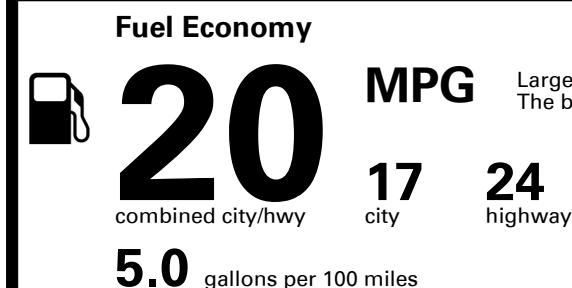

TOTAL PRICE: \$101,560.00

361 A 0024KGRAND

EMISSIONS:
This vehicle is certified to meet emission requirements in all 50 states

EPA DOT Fuel Economy and Environment

Gasoline Vehicle

Large Cars range from 14 to 137 MPG. The best vehicle rates 140 MPGe.

You spend \$6,250 more in fuel costs over 5 years compared to the average new vehicle.

Annual fuel cost \$3,200

Fuel Economy & Greenhouse Gas Rating (tailpipe only)

Smog Rating (tailpipe only)

This vehicle emits 441 grams CO₂ per mile. The best emits 0 grams per mile (tailpipe only). Producing and distributing fuel also create emissions; learn more at fueleconomy.gov.