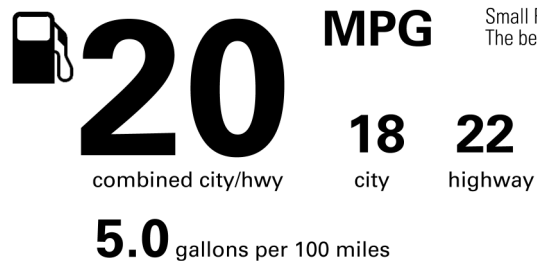

Not Original - Copy
 Created on 2023-04-21 14:23:12 (UTC)

EPA DOT Fuel Economy and Environment

Gasoline Vehicle

Fuel Economy

You spend \$3,000 more in fuel costs over 5 years compared to the average new vehicle.